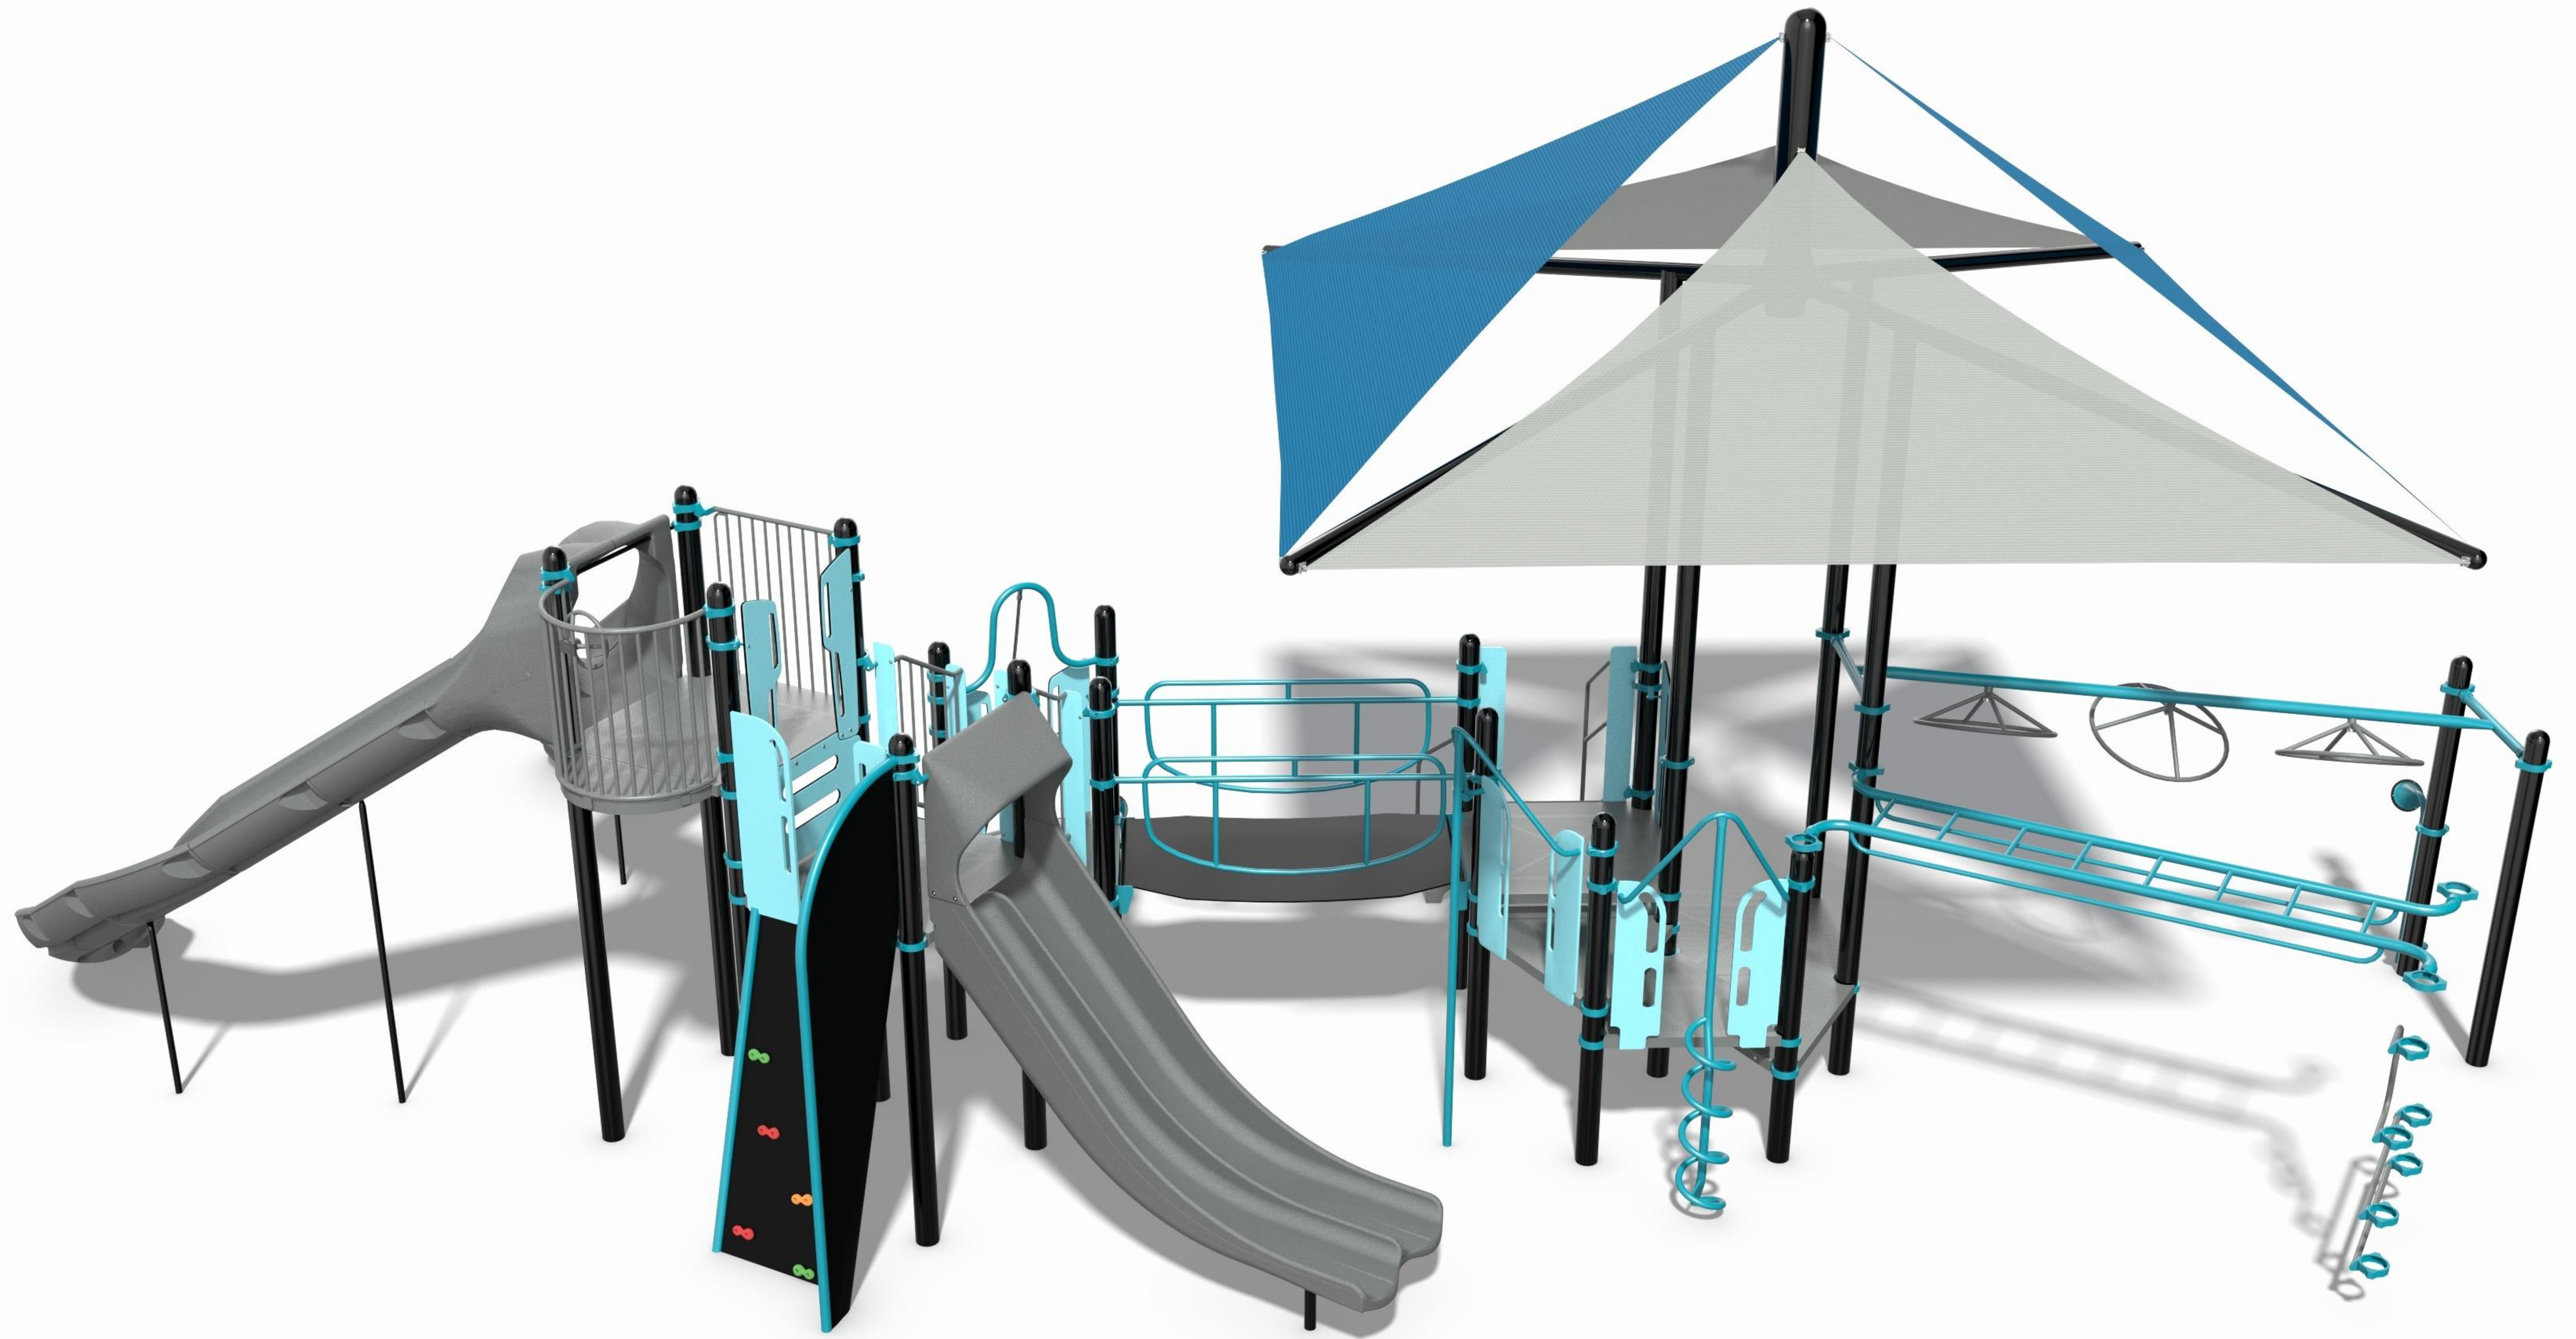

Seaview park

1187397-01-01 • 6.28.2024

© 2024 Landscape Structures. All Rights Reserved

Replacement Structure Concept

Valley Park 5-12 year old Structure  
Existing Structure Repairs and Installation of Integrated Shade Sail  
Concept plan

2- 5 year old playstructure replacement concept drawing

landscape  
structures

Valley Park - tot area

1187398-01-01 • 7.1.2024

RecWest  
OUTDOOR PRODUCTS INC.

© 2024 Landscape Structures. All Rights Reserved

*LS*  
landscape  
structures

Valley Park - tot area

1187398-01-01 • 7.1.2024

**RecWest**  
OUTDOOR PRODUCTS INC.

© 2024 Landscape Structures. All Rights Reserved

Valley Park - tot area

1187398-01-01 • 7.1.2024

© 2024 Landscape Structures. All Rights Reserved