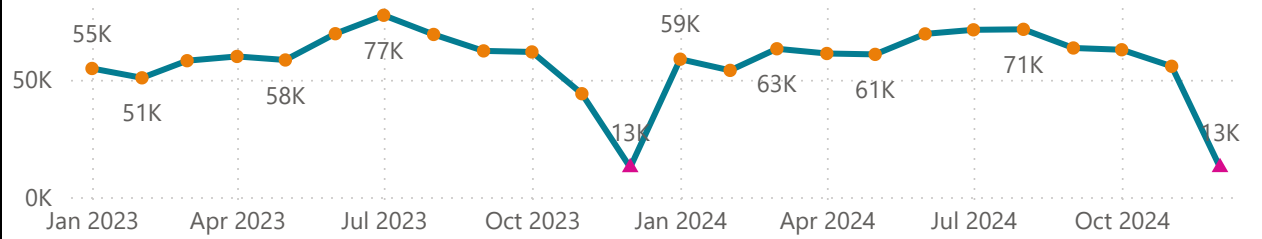

Complimentary Holiday Parking - Revenue Analysis (Silver Meters)

Year

Month

Average Revenue Loss 2025 Holiday Season (New Rates)

Monthly Transactions

Monthly Revenue Generated