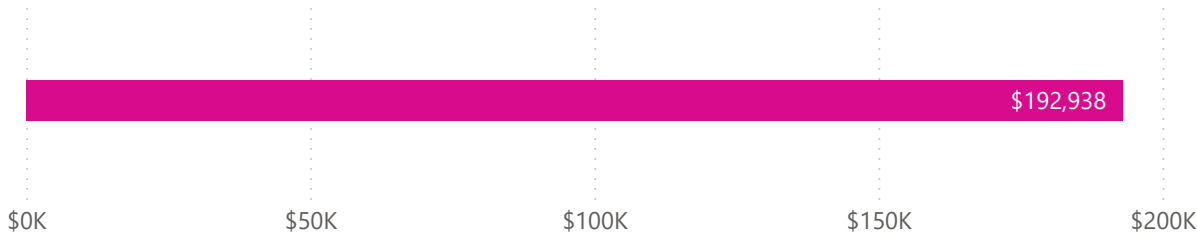

Complimentary Holiday Parking - Revenue Analysis (Silver Meters)

Year

Month

Average Revenue Loss 2025 Holiday Season (New Rates)

Monthly Transactions

Monthly Revenue Generated