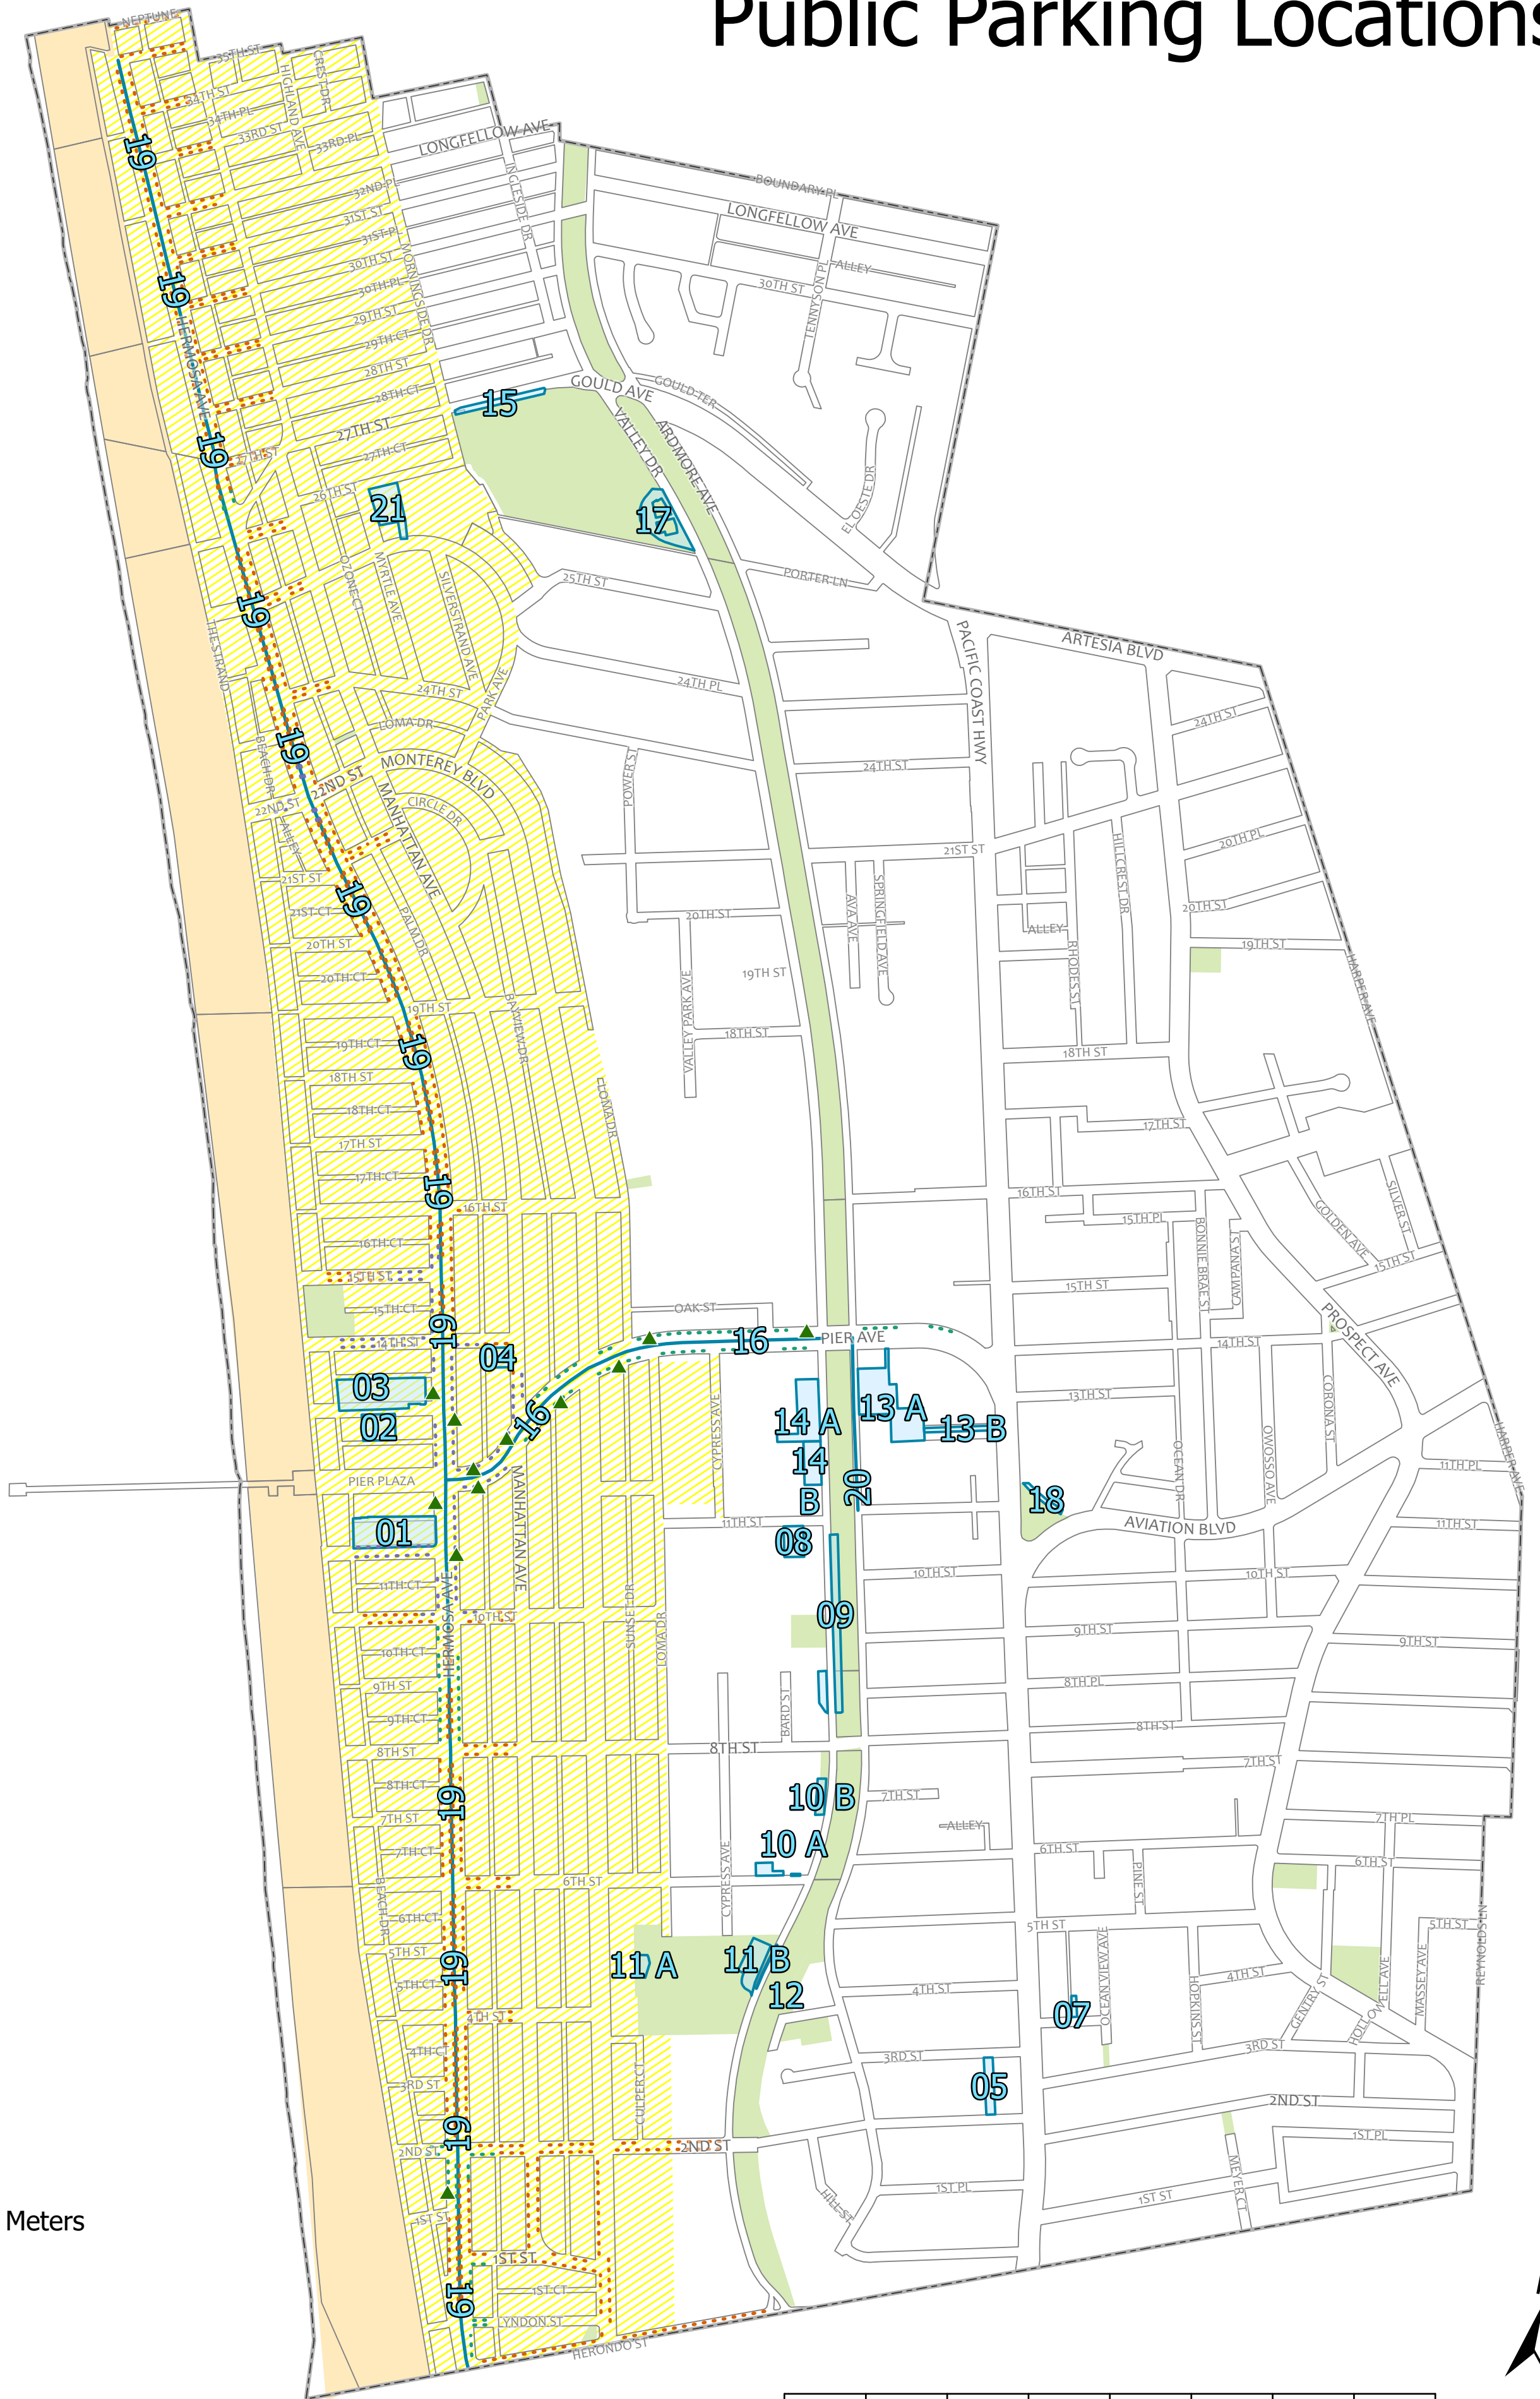

City of Hermosa Beach Public Parking Locations

- Public Parking Lots
- Street Parking
- Metered Street Parking
- 2 Hour
- 3 Hour
- 24 Hour
- 24 Minute Green Zone Meters
- Impacted Area
- Beach
- Parks

ID	Name	Address	Type	Notes	Total # of Spaces	ADA Spaces	Spaces Info	Parking Time Limits	Parking Cost
1	Lot A	1101 Hermosa Ave.	Lot	Northwest corner of 11th St.	139	5	No Parking Mon., Wed., Fri., Sat., Sun.: 5 AM - 6 AM	3 hours	$2.00/hr 2 AM - 8 PM, $2.50/hr 8 PM - 2 AM. Monthly permits: $250/month, valid anytime, 72 hr maximum. Daily passes: $150/month, valid 5 AM - 7 PM. Seasonal/Special events rate may vary.
2	Lot B	59 13th Ct.	Lot	West of Hermosa Ave., behind Bijou Building	35	2	3 hour parking 10 AM-2AM; No parking Mon.: 6 AM - 7AM	3 hours	$2.00/hr 10 AM - 8 PM, $2.50/hr 8 PM - 2AM. Monthly permits: $250/month, valid anytime, 72 hr maximum. Daily passes: $150/month, valid 5 AM - 7 PM. Seasonal/Special events rate may vary.
3	Lot C	1301 Hermosa Ave.	Lot	Municipal Parking Structure: Between 13th St. & 14th Ct.	299	7	No parking Mon., Fri.: 6 AM - 7 AM; Charging stalls on roof	3 hours	$2.00/ hr 2 AM - 8 PM, $2.50/hr 8 PM - 2 AM. Monthly permits: $250/month, valid anytime, 72 hr maximum. Daily passes: $150/month, valid 5 AM - 7 PM. Seasonal/Special events rate may vary.
4	Lot D	1331 Manhattan Ave.	Lot	Southwest corner of Manhattan Ave. and 14th St.	19	1	2 hour parking: 10 AM - 2 AM; No parking Fri. 8 AM - 9 AM	2 hours & 24 hours	$2.00/hr 10 AM - 8 PM, $2.50/hr 8 PM - 2 AM (Silver Meters). $2.00/hr (Yellow Meters).
5	Lot E	737 2nd St.	Lot	West of PCH/ North of 2nd St., behind commercial building	24	1	2 hour parking: 7 AM - 6 PM; No parking: Thur 7:30am - 8:30am	2 hours	Free
7	Lot G	800 Block 4th St.	Lot	4th St., between PCH and Ocean View Ave.	10	0	No parking Wed.: 8 AM - 12 PM	2 hours	$2.00/ hr 10 AM - 8 PM, $2.50/hr 8 PM - 2 AM.
8	Clark Building, Field & Stadium	861 Valley Dr. & 1035 Valley Dr.	Lot	Parking lot south of 11th St. Parking west side of Valley Dr. near Clark Building south of the park	28	2	12 hour parking; No parking Fri.: 8 AM - 9 AM (Farmer Market's Vendor Parking 9 AM - 5 PM); No parking 2 AM - 6 AM	12 hours	Free
9	Hermosa Greenbelt	East side Valley Dr.	Lot	East side of Valley Dr., between 11th St. & 8th St. along Greenbelt	75	2	12 hour parking; No parking Thurs 7 AM - 8 AM; Fri. 10 am - 4 pm max. 2 hour parking for Farmer's Market	12 hours	Free
10A	City Yard Parking	555 6th St.	Lot	North side of 6th St.	14	0	City Employee Parking Only 6AM - 6 PM Mon - Fri; Public Parking After 6pm Weekends, Evenings and Holidays	72 hours	Free
10B	City Yard Adjacent	555 6th St.	Lot	Just north of the City Yard along Valley Dr.	6	0	No parking 7 AM - 8 AM, 12 hour parking, spaces (3 north/3 south) closest to Valley Dr	12 hours	Free
11A	South Park (Upper)	500 Valley Dr.	Lot	West side of South Park, accessed via Loma Dr.	9	1	6 hour parking weekends & holidays; No Parking 7 PM - 8 AM	6 hours	Free Public Parking 8am-1pm, P.A.R.K. Program Only 1pm-7pm