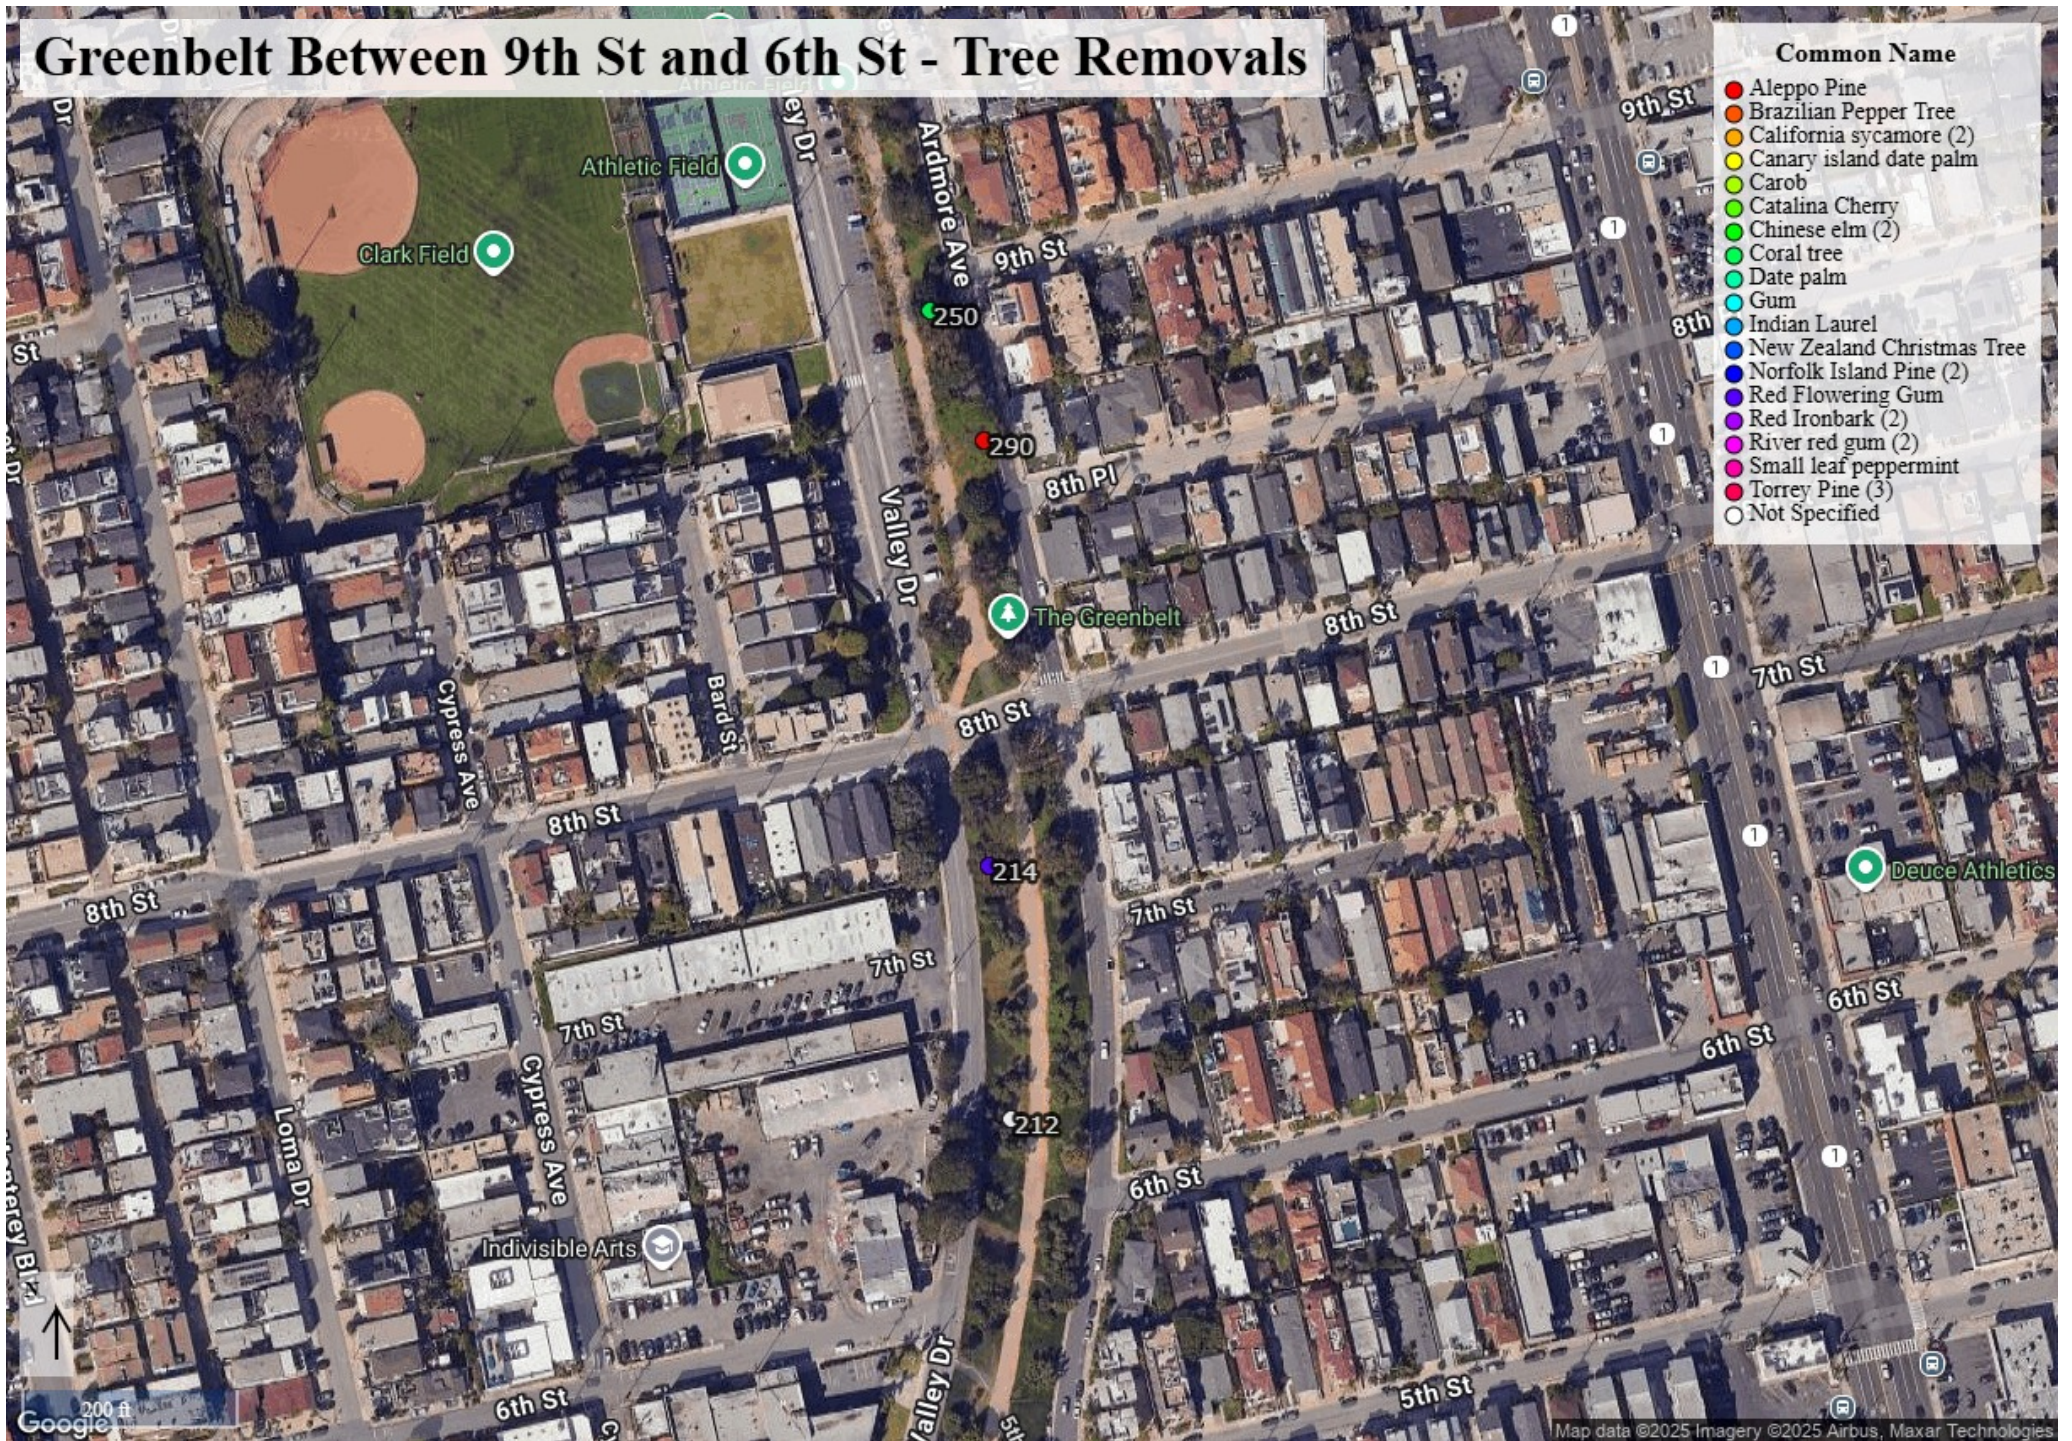

# Greenbelt Between 24th Pl and 18th St - Tree Removals

# Greenbelt Between 9th St and 6th St - Tree Removals

200 ft

# Greenbelt Between 2nd St and Herondo - Tree Removals

**VALLEY PARK**  
**TREE ID: 966 - River Red Gum**

**VALLEY PARK**  
**TREE ID: 912 - Chinese Elm**

**VALLEY PARK**  
**TREE ID: 923 - Chinese Elm**

# COMMUNITY CENTER

TREE ID: 1099 - Canary Island Date Palm

**GREENBELT BETWEEN 9TH ST AND 6TH ST**  
**TREE ID: 250 - Coral Tree**

**GREENBELT BETWEEN 9TH ST AND 6TH ST**  
**TREE ID: 290 - Aleppo Pine**