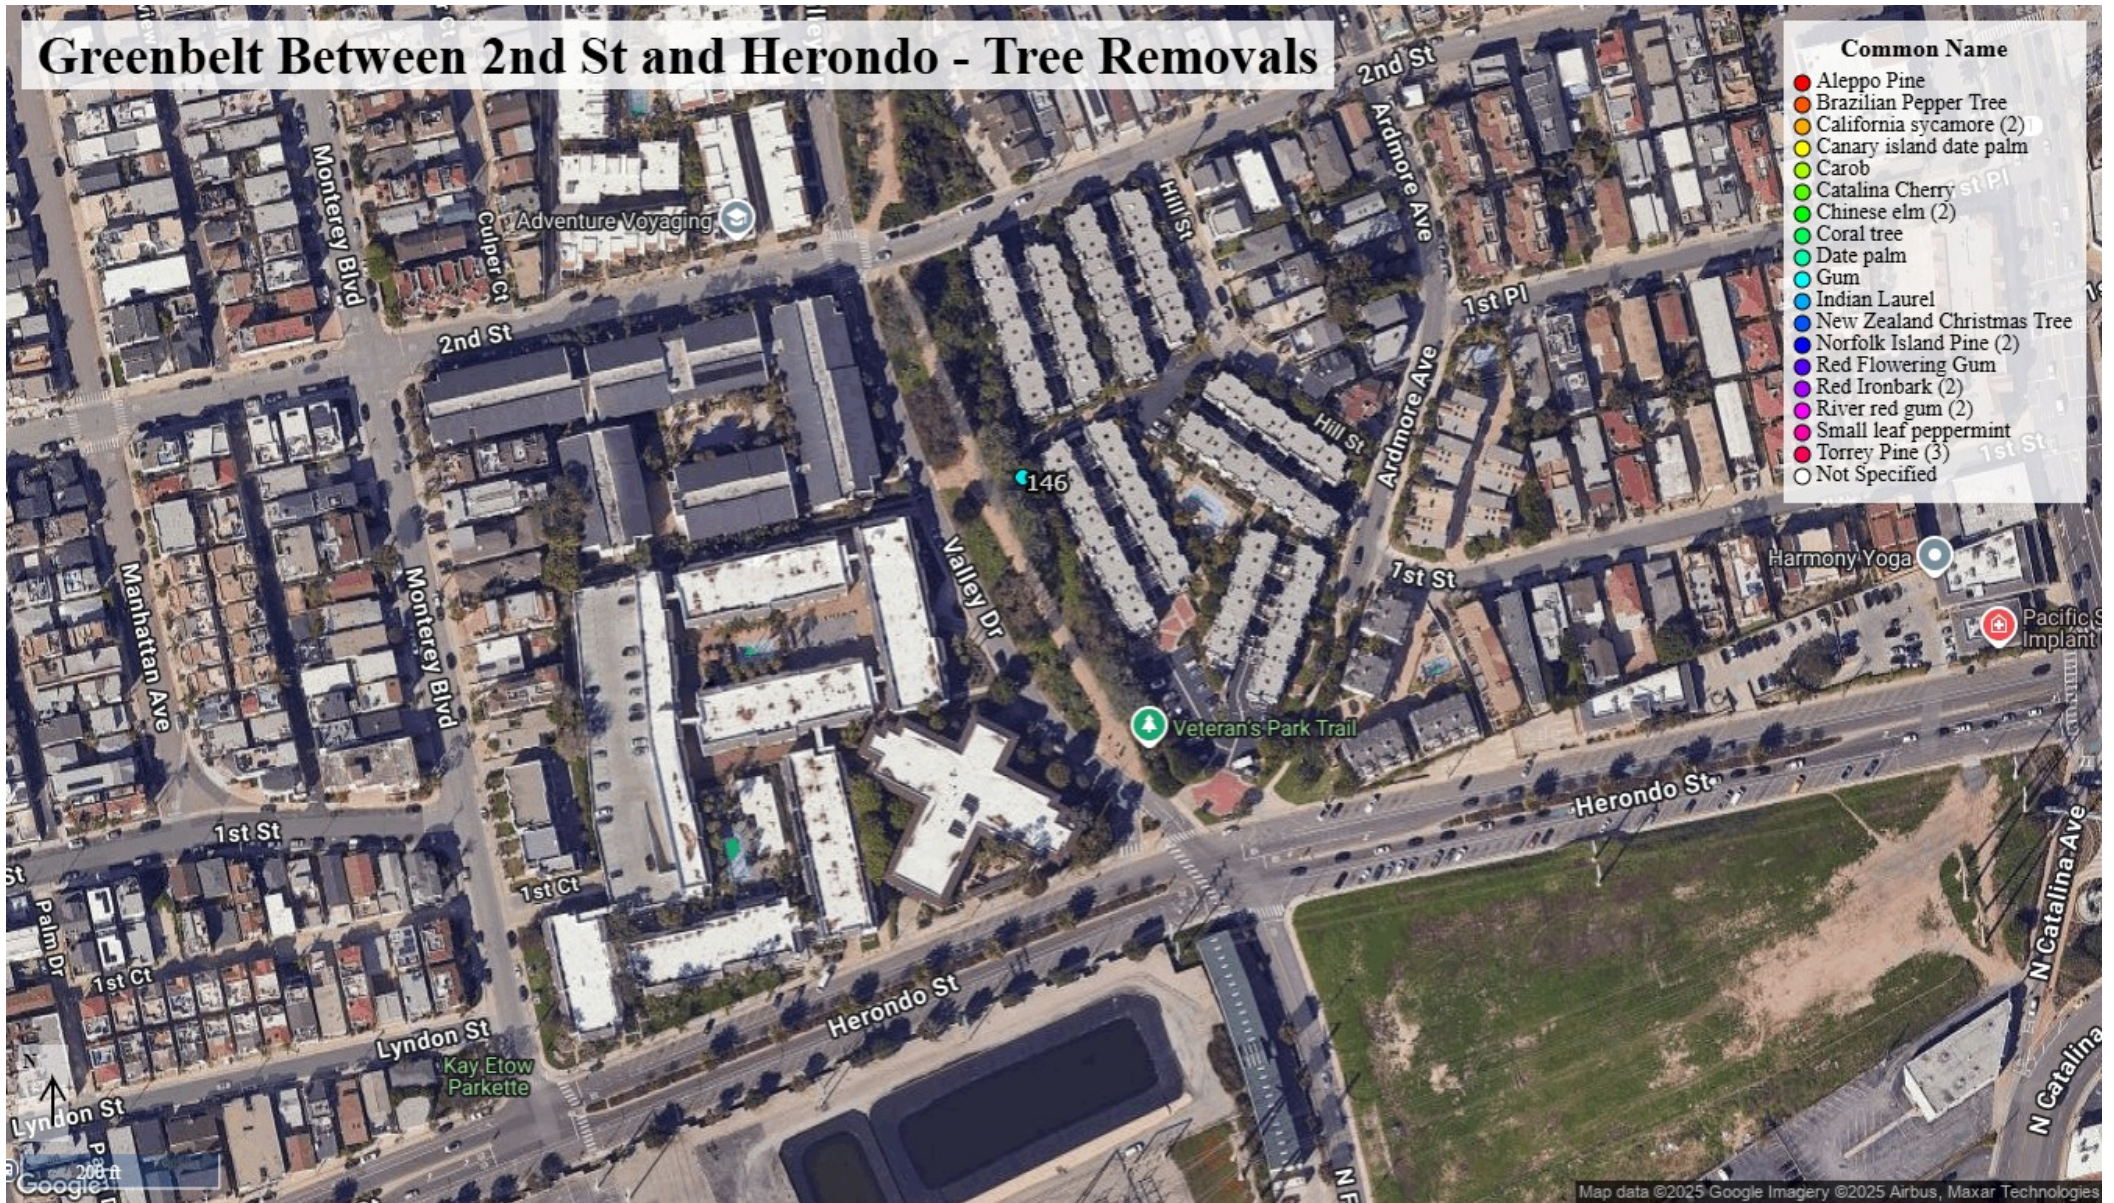

# Greenbelt Between 24th Pl and 18th St - Tree Removals

# Greenbelt Pier Ave and Community Center - Tree Removals

- Common Name**
- Aleppo Pine
  - Brazilian Pepper Tree
  - California sycamore (2)
  - Canary island date palm
  - Carob
  - Catalina Cherry
  - Chinese elm (2)
  - Coral tree
  - Date palm
  - Gum
  - Indian Laurel
  - New Zealand Christmas Tree
  - Norfolk Island Pine (2)
  - Red Flowering Gum
  - Red Ironbark (2)
  - River red gum (2)
  - Small leaf peppermint
  - Torrey Pine (3)
  - Not Specified

# Greenbelt Between 9th St and 6th St - Tree Removals

200 ft

# Greenbelt Between 2nd St and Herondo - Tree Removals

**VALLEY PARK**  
**TREE ID: 966 - River Red Gum**

**VALLEY PARK**  
**TREE ID: 912 - Chinese Elm**

**VALLEY PARK**  
**TREE ID: 923 - Chinese Elm**