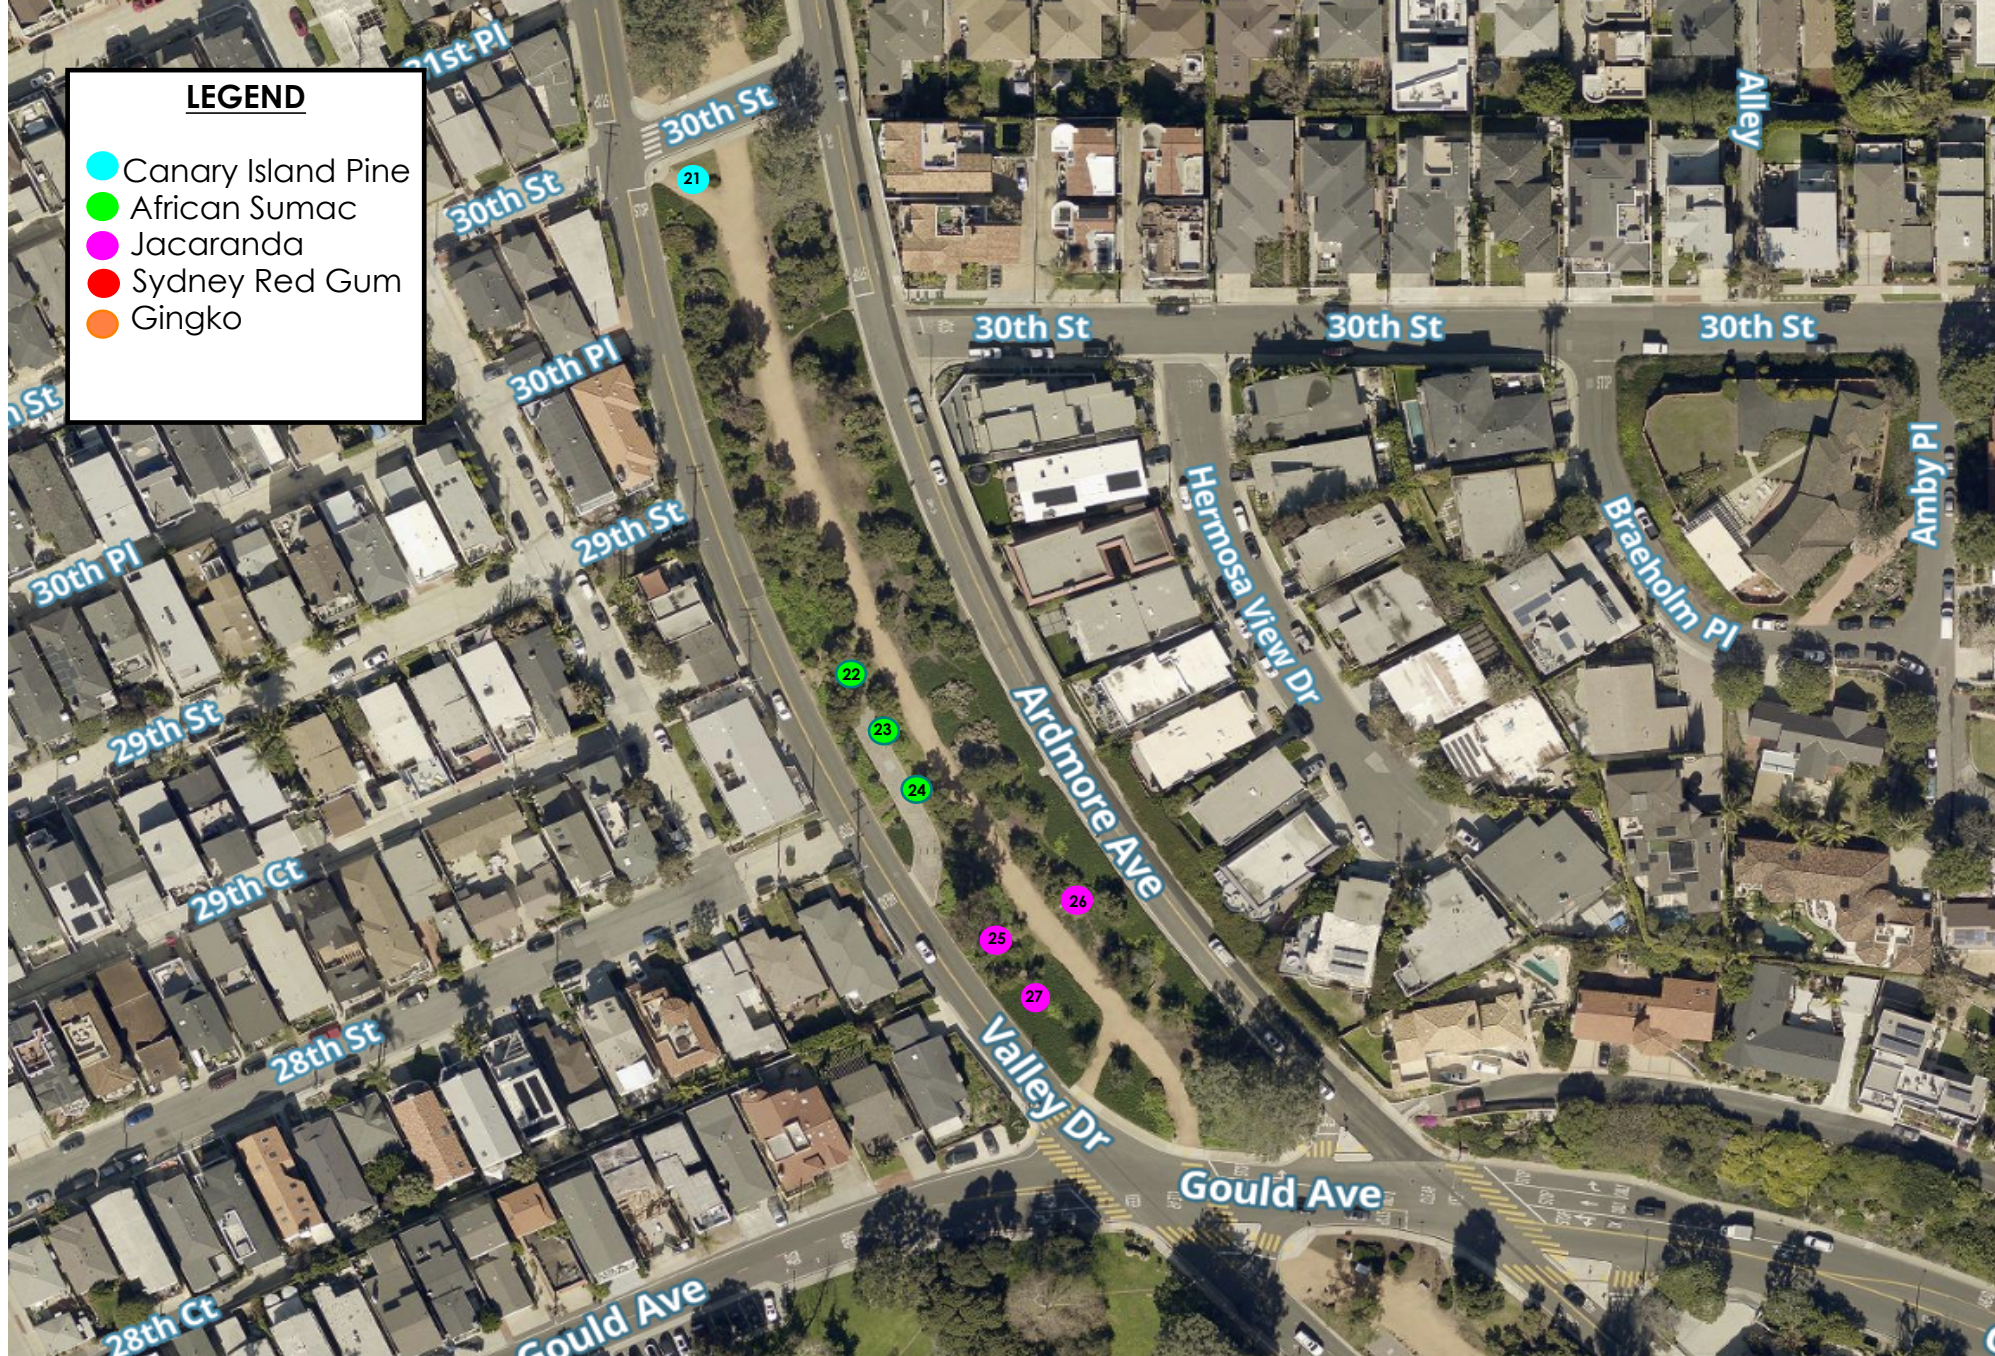

VALLEY PARK

LEGEND

- Jacaranda
- Ginkgo
- Western Redbud
- Chilean Mesquite
- Southern Magnolia

GREENBELT BETWEEN 30TH ST AND GOULD AVE

GREENBELT BETWEEN PORTER LN AND 24TH STREET

GREENBELT BETWEEN 21ST STREET AND 18TH STREET

GREENBELT BETWEEN 16TH ST STREET AND PIER AVE

LEGEND

- Canary Island Pine
- African Sumac
- Jacaranda
- Sydney Red Gum
- Gingko

GREENBELT BETWEEN 8TH ST STREET AND 5TH STREET

LEGEND

- Canary Island Pine
- African Sumac
- Jacaranda
- Sydney Red Gum
- Ginkgo
- Torrey Pine

45

46

47

48

49

GREENBELT BETWEEN 5TH ST STREET AND 2ND STREET

GREENBELT BETWEEN 2ND ST STREET AND HERONDO