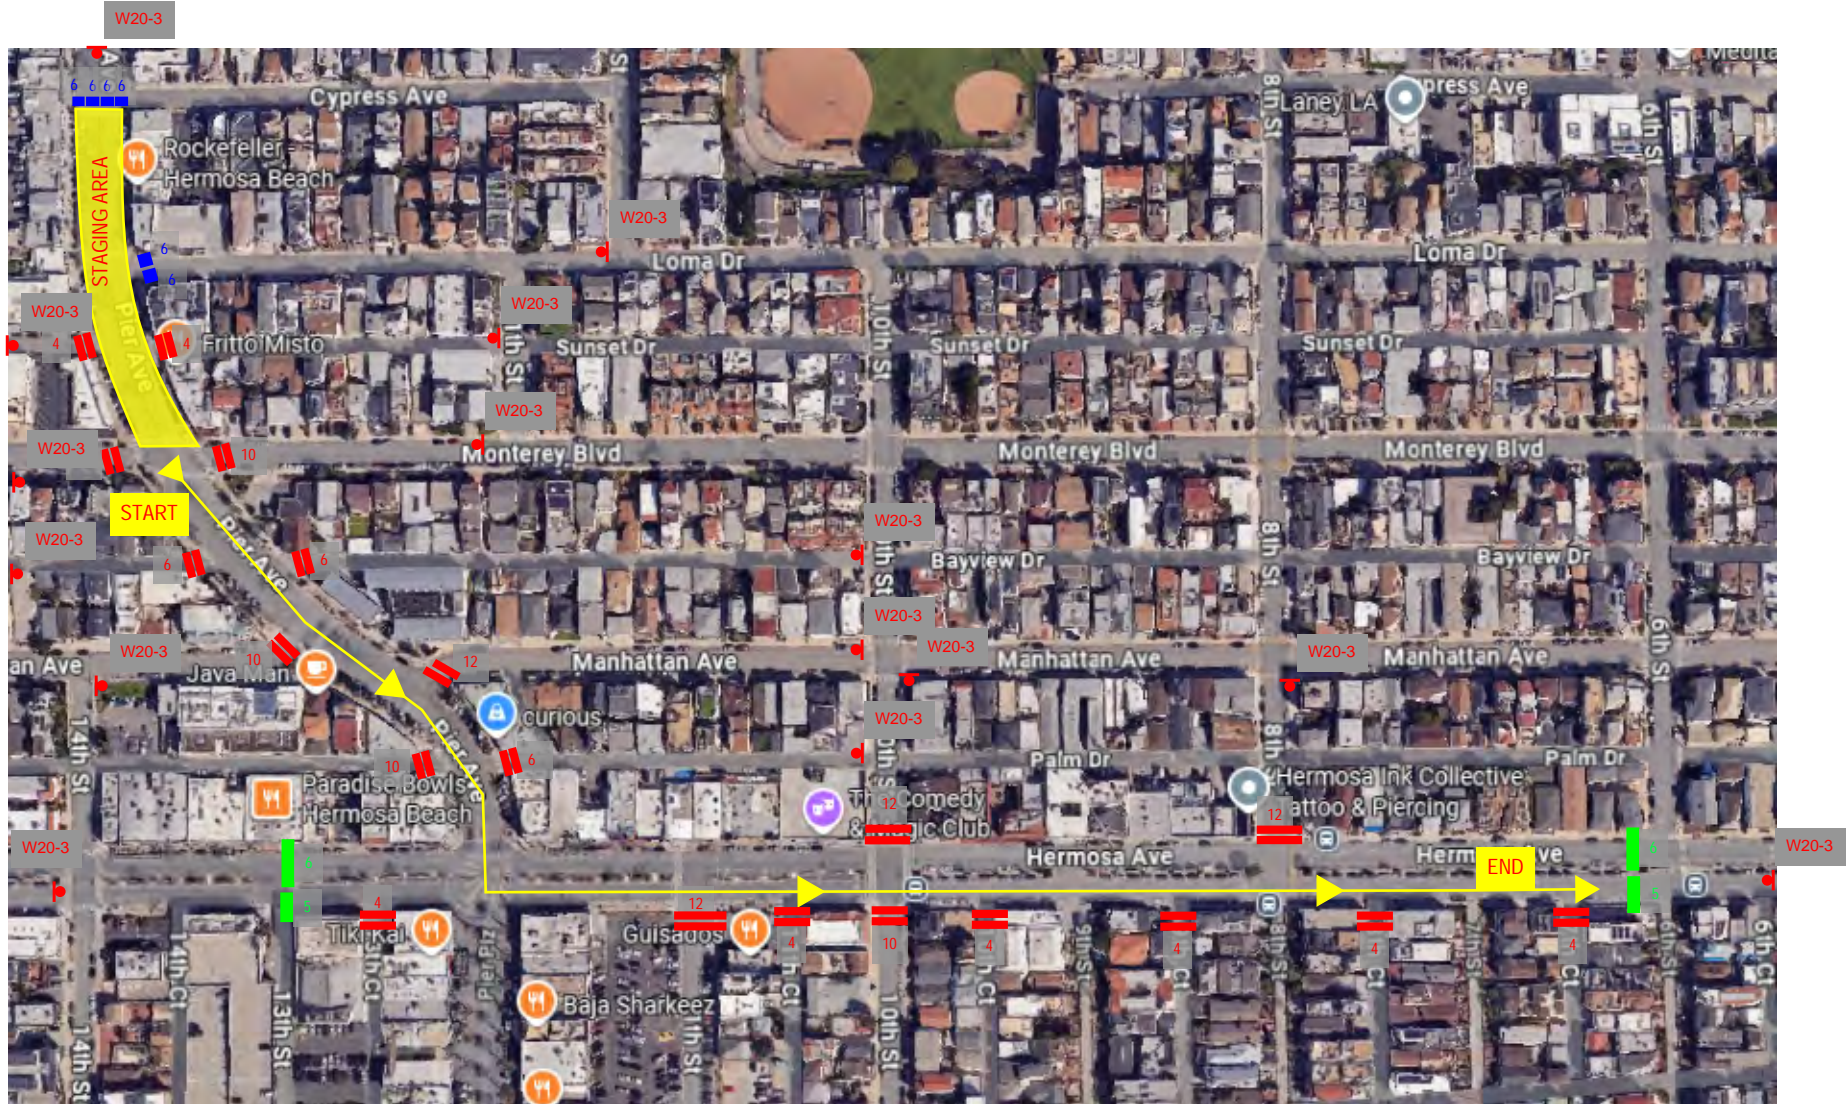

OPTION 2A

(7) W20-3 FLAGS

PARADE ROUTE

(78) WATER FILLED BARRIERS

(22) MERIDIAN BARRIERS

(36) CITY OWNED MIFRAM MVB 3X BARRIERS

OPTION 2B

-  PARADE ROUTE
-  (146) WATER FILLED BARRIERS
-  (22) MERIDIAN BARRIERS
-  (36) CITY OWNED MIFRAM MVB 3X BARRIERS

(14) W20-3 FLAGS

OPTION 3A

(5) W20-3 FLAGS

PARADE ROUTE

(34) WATER FILLED BARRIERS

(22) MERIDIAN BARRIERS

(36) CITY OWNED MIFRAM MVB 3X BARRIERS

OPTION 3B

(6) W20-3 FLAGS

PARADE ROUTE

(42) WATER FILLED BARRIERS

(22) MERIDIAN BARRIERS

(36) CITY OWNED MIFRAM MVB 3X BARRIERS