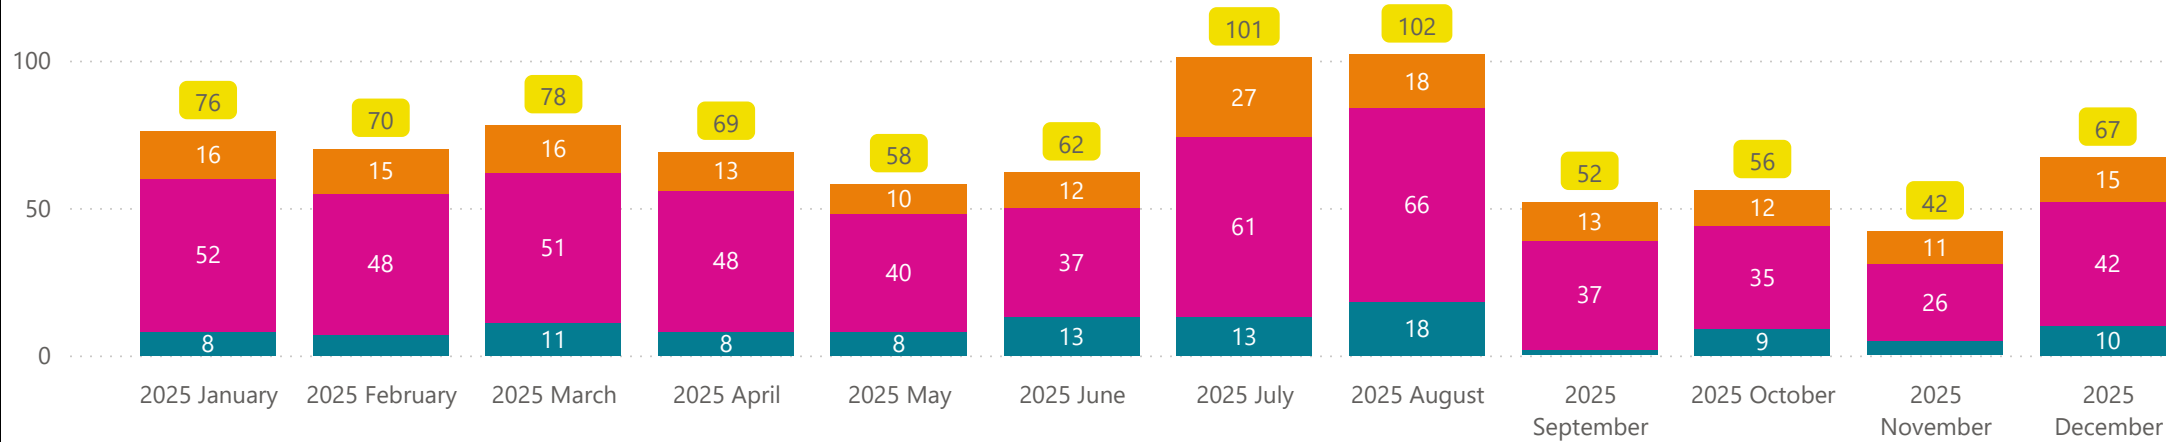

# Police Department - Crime Dashboard

Month  
All

Year  
2025

## Monthly National Incident Based Reporting System (NIBRS) Data

Offense Category ● Crimes Against Persons ● Crimes Against Property ● Crimes Against Society

**FBI Definitions for National Incident-Based Reporting System (NIBRS):**  
<https://ucr.fbi.gov/nibrs/2018/resource-pages/nibrs-offense-definitions-2018.pdf>