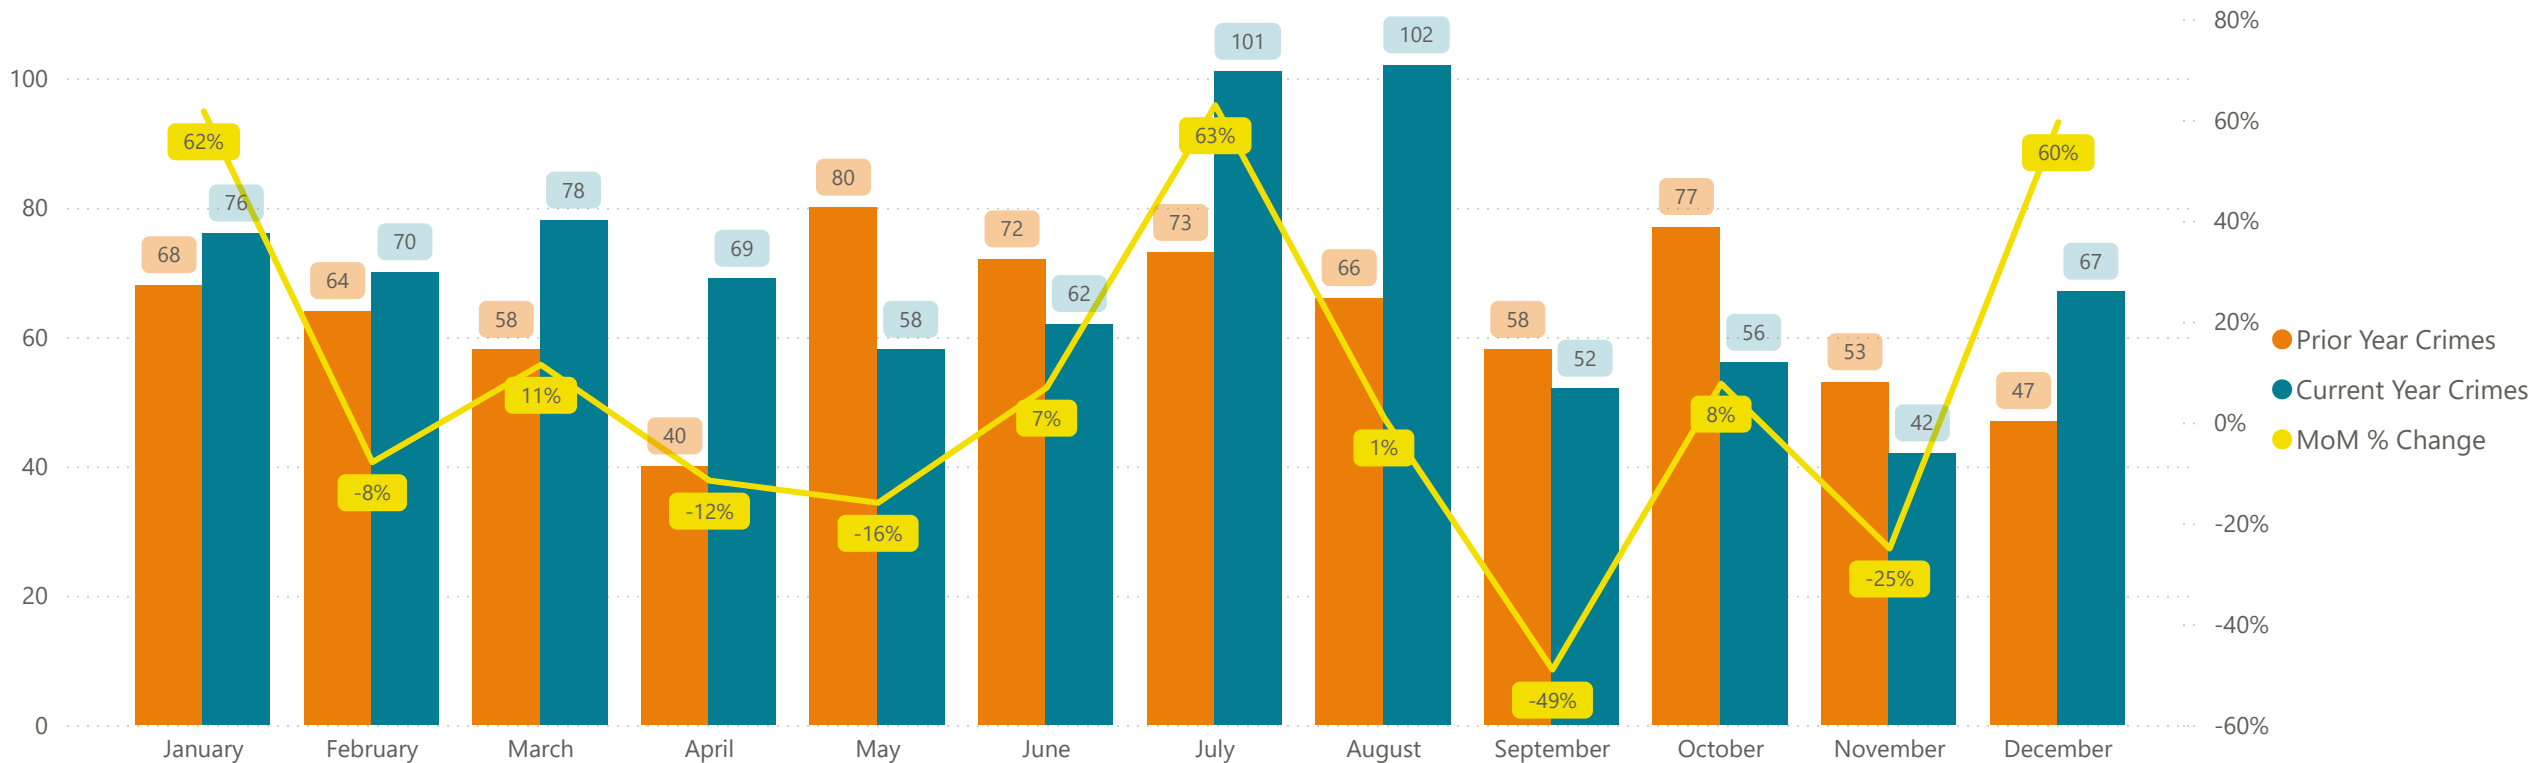

# Police Department - Crime Dashboard

2025  
Year

833  
# of Crimes

Month  
All

Year  
2025

National Incident Based Reporting System (NIBRS) Data - Month over Month % Change

National Incident Based Reporting System (NIBRS) Data - Month over Month % Change