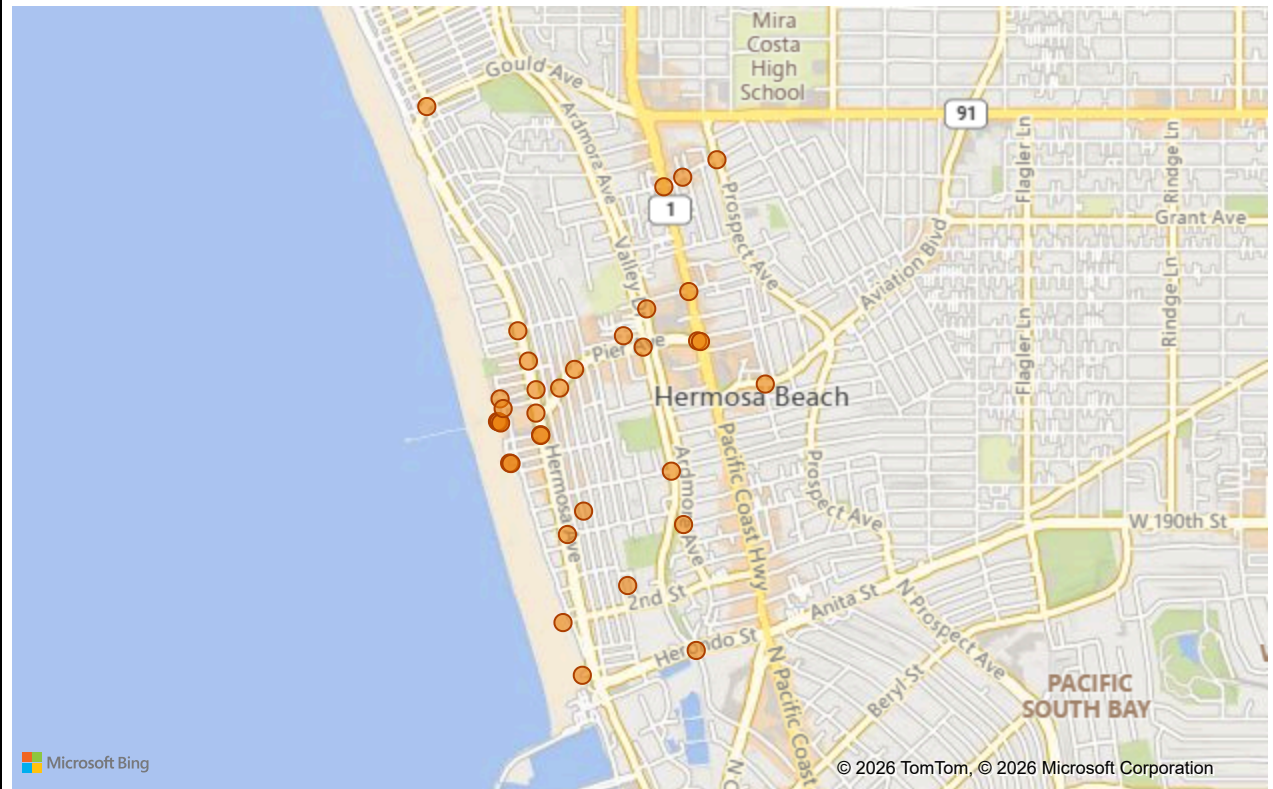

11

Citation Issuance Type

● Traffic ● Non-Traffic

Citations Issued by Device Type

● Moped/Scooter/Motorcycle ● Bicycle ● E-bike ● Unknown

Citations Issued by Location

*Data only reflects citations that reference a bike or E-bike violation and may not capture other violations like running a stop sign, not wearing a helmet, etc.