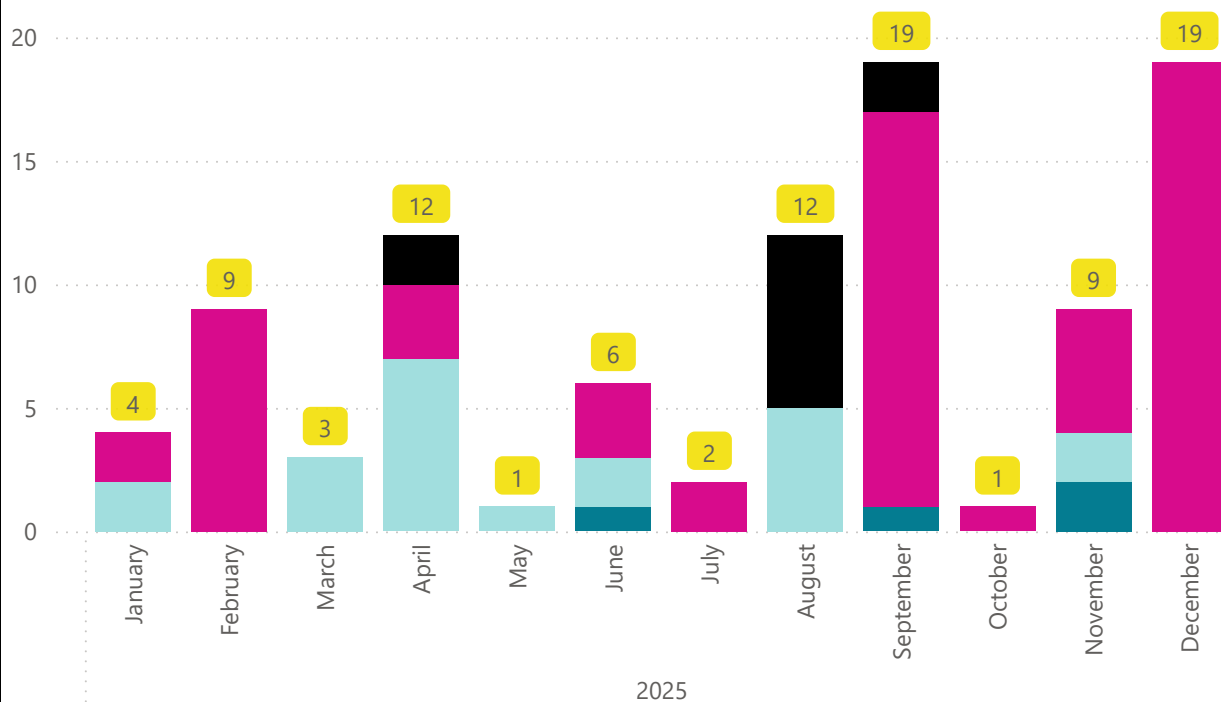

11

Citation Issuance Type

● Traffic ● Non-Traffic

Citations Issued by Device Type

● Moped/Scooter/Motorcycle ● Bicycle ● E-bike ● Unknown

Citations Issued by Location

*Data only reflects citations that reference a bike or E-bike violation and may not capture other violations like running a stop sign, not wearing a helmet, etc.