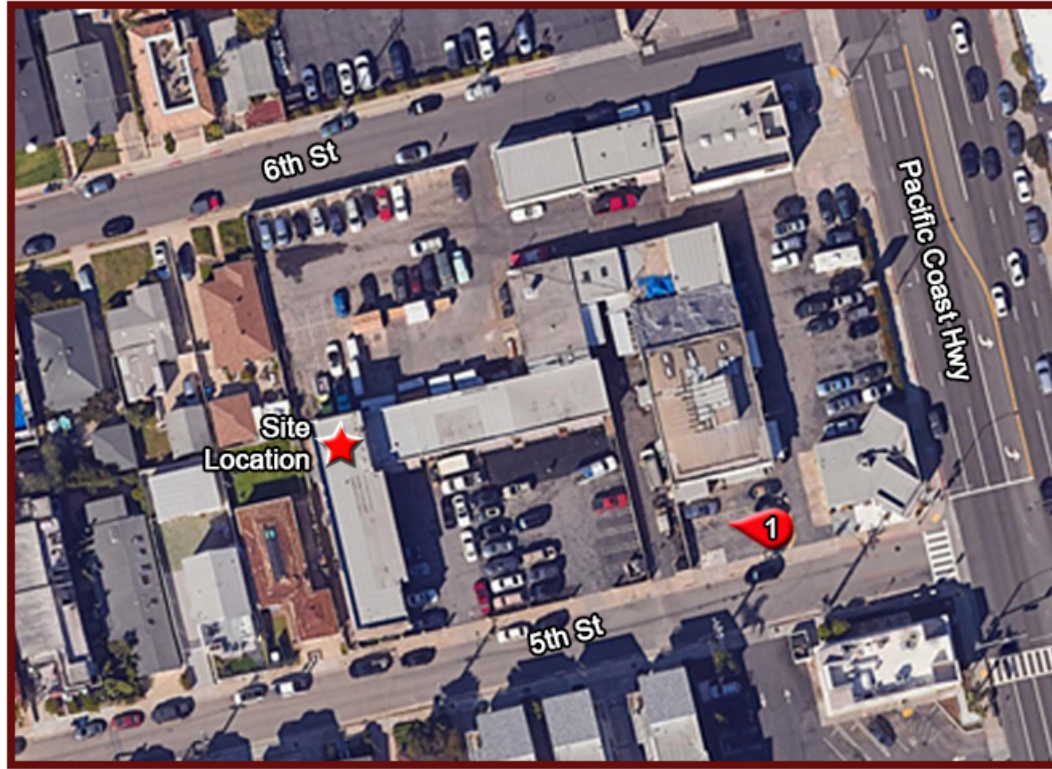

HAVEMEYER 725 5TH STREET, HERMOSA BEACH, CALIFORNIA 90254

LOCATION

EXISTING

PROPOSED INSTALLATION OF A ~588.5 SQ. FT. VERIZON WIRELESS TELECOMMUNICATION FACILITY; PROPOSED INSTALLATION OF VERIZON WIRELESS ANTENNA FRP ENCLOSURE ON TOP OF EXISTING ROOFTOP; INSTALLATION OF (12) VERIZON WIRELESS ANTENNAS (6) AT A 31'-6", (3) AT A 33'-0" AND (3) 34'-2" CENTERLINES; PROPOSED INSTALLATION OF (12) VERIZON WIRELESS REMOTE RADIO UNITS (RRUs); PROPOSED INSTALLATION OF (3) VERIZON WIRELESS TOWER MOUNTED JUNCTION BOXES; INSTALLATION OF (1) 4' VERIZON WIRELESS PARABOLIC ANTENNA.

A NextEdge Company
4850 WEST OQUENDO ROAD
LAS VEGAS, NEVADA 89118
OFFICE: (702) 367-7705
FAX: (702) 367-8733

15505 SAND CANYON AVENUE
IRVINE, CALIFORNIA 92618

LOCATION

EXISTING

PROPOSED INSTALLATION OF A ~588.5 SQ. FT. VERIZON WIRELESS TELECOMMUNICATION FACILITY; PROPOSED INSTALLATION OF VERIZON WIRELESS ANTENNA FRP ENCLOSURE ON TOP OF EXISTING ROOFTOP; INSTALLATION OF (12) VERIZON WIRELESS ANTENNAS (6) AT A 31'-6", (3) AT A 33'-0" AND (3) 34'-2" CENTERLINES; PROPOSED INSTALLATION OF (12) VERIZON WIRELESS REMOTE RADIO UNITS (RRUs); PROPOSED INSTALLATION OF (3) VERIZON WIRELESS TOWER MOUNTED JUNCTION BOXES; INSTALLATION OF (1) 4' VERIZON WIRELESS PARABOLIC ANTENNA.

SPECTRUM

A NextEdge Company

4850 WEST OQUENDO ROAD
LAS VEGAS, NEVADA 89118
OFFICE: (702) 367-7705
FAX: (702) 367-8733

verizon

15505 SAND CANYON AVENUE
IRVINE, CALIFORNIA 92618

LOCATION

EXISTING

PROPOSED INSTALLATION OF A ~588.5 SQ. FT. VERIZON WIRELESS TELECOMMUNICATION FACILITY; PROPOSED INSTALLATION OF VERIZON WIRELESS ANTENNA FRP ENCLOSURE ON TOP OF EXISTING ROOFTOP; INSTALLATION OF (12) VERIZON WIRELESS ANTENNAS (6) AT A 31'-6", (3) AT A 33'-0" AND (3) 34'-2" CENTERLINES; PROPOSED INSTALLATION OF (12) VERIZON WIRELESS REMOTE RADIO UNITS (RRUs); PROPOSED INSTALLATION OF (3) VERIZON WIRELESS TOWER MOUNTED JUNCTION BOXES; INSTALLATION OF (1) 4' VERIZON WIRELESS PARABOLIC ANTENNA.