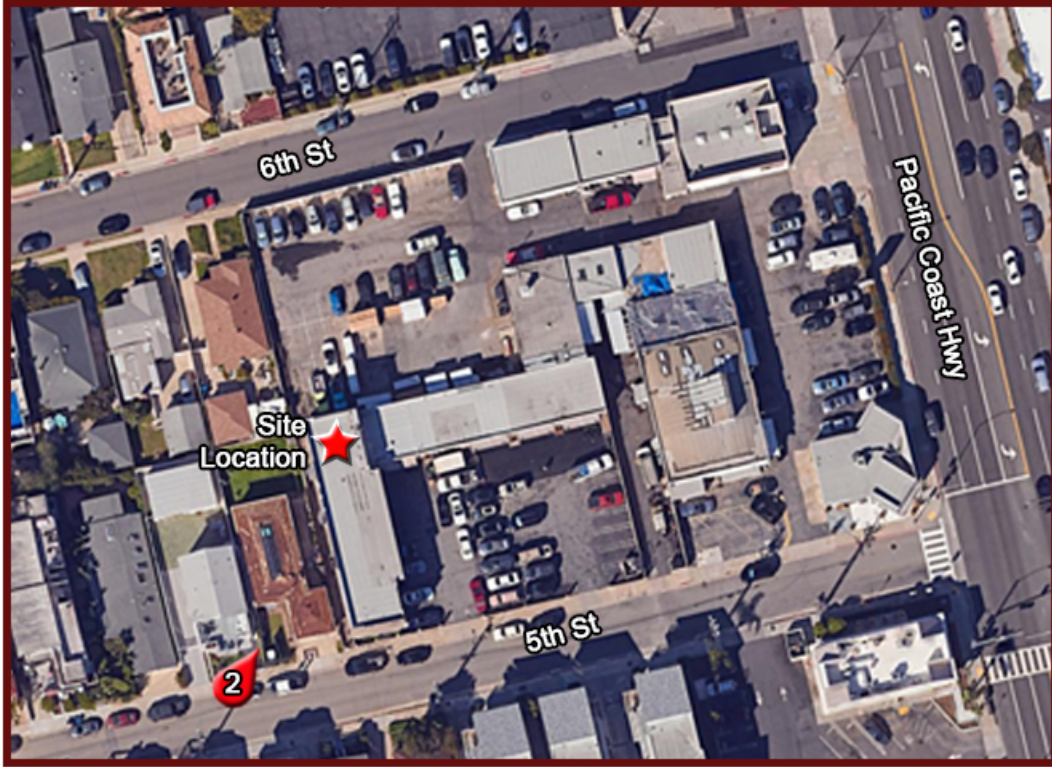

HAVEMEYER 725 5TH STREET, HERMOSA BEACH, CALIFORNIA 90254

LOCATION

EXISTING

PROPOSED INSTALLATION OF A ~588.5 SQ. FT. VERIZON WIRELESS TELECOMMUNICATION FACILITY; PROPOSED INSTALLATION OF VERIZON WIRELESS ANTENNA FRP ENCLOSURE ON TOP OF EXISTING ROOFTOP; INSTALLATION OF (12) VERIZON WIRELESS ANTENNAS (6) AT A 31'-6", (3) AT A 33'-0" AND (3) 34'-2" CENTERLINES; PROPOSED INSTALLATION OF (12) VERIZON WIRELESS REMOTE RADIO UNITS (RRUs); PROPOSED INSTALLATION OF (3) VERIZON WIRELESS TOWER MOUNTED JUNCTION BOXES; INSTALLATION OF (1) 4' VERIZON WIRELESS PARABOLIC ANTENNA.

A NextEdge Company
4850 WEST OQUENDO ROAD
LAS VEGAS, NEVADA 89118
OFFICE: (702) 367-7705
FAX: (702) 367-8733

15505 SAND CANYON AVENUE
IRVINE, CALIFORNIA 92618

LOCATION

EXISTING

PROPOSED INSTALLATION OF A ~588.5 SQ. FT. VERIZON WIRELESS TELECOMMUNICATION FACILITY; PROPOSED INSTALLATION OF VERIZON WIRELESS ANTENNA FRP ENCLOSURE ON TOP OF EXISTING ROOFTOP; INSTALLATION OF (12) VERIZON WIRELESS ANTENNAS (6) AT A 31'-6", (3) AT A 33'-0" AND (3) 34'-2" CENTERLINES; PROPOSED INSTALLATION OF (12) VERIZON WIRELESS REMOTE RADIO UNITS (RRUs); PROPOSED INSTALLATION OF (3) VERIZON WIRELESS TOWER MOUNTED JUNCTION BOXES; INSTALLATION OF (1) 4' VERIZON WIRELESS PARABOLIC ANTENNA.

SPECTRUM

A NextEdge Company

4850 WEST OQUENDO ROAD
LAS VEGAS, NEVADA 89118
OFFICE: (702) 367-7705
FAX: (702) 367-8733

verizon

15505 SAND CANYON AVENUE
IRVINE, CALIFORNIA 92618

LOCATION

EXISTING

PROPOSED INSTALLATION OF A ~588.5 SQ. FT. VERIZON WIRELESS TELECOMMUNICATION FACILITY; PROPOSED INSTALLATION OF VERIZON WIRELESS ANTENNA FRP ENCLOSURE ON TOP OF EXISTING ROOFTOP; INSTALLATION OF (12) VERIZON WIRELESS ANTENNAS (6) AT A 31'-6", (3) AT A 33'-0" AND (3) 34'-2" CENTERLINES; PROPOSED INSTALLATION OF (12) VERIZON WIRELESS REMOTE RADIO UNITS (RRUs); PROPOSED INSTALLATION OF (3) VERIZON WIRELESS TOWER MOUNTED JUNCTION BOXES; INSTALLATION OF (1) 4' VERIZON WIRELESS PARABOLIC ANTENNA.