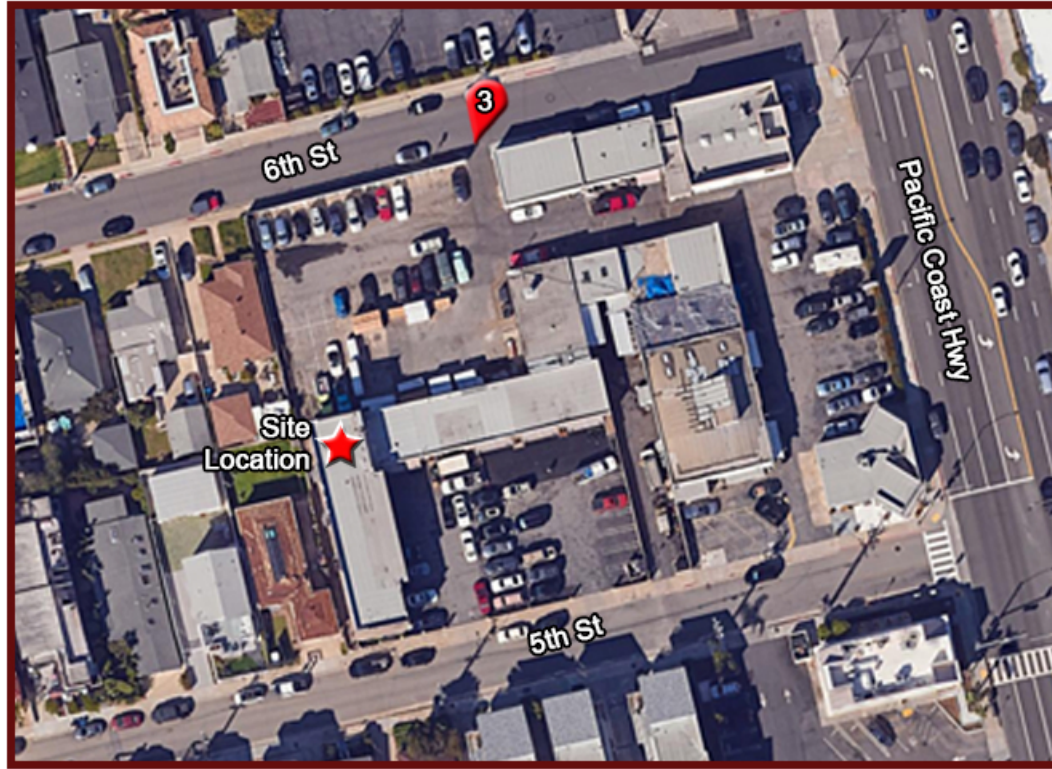

HAVEMEYER 725 5TH STREET, HERMOSA BEACH, CALIFORNIA 90254

LOCATION

EXISTING

PROPOSED INSTALLATION OF A ~588.5 SQ. FT. VERIZON WIRELESS TELECOMMUNICATION FACILITY; PROPOSED INSTALLATION OF VERIZON WIRELESS ANTENNA FRP ENCLOSURE ON TOP OF EXISTING ROOFTOP; INSTALLATION OF (12) VERIZON WIRELESS ANTENNAS (6) AT A 31'-6", (3) AT A 33'-0" AND (3) 34'-2" CENTERLINES; PROPOSED INSTALLATION OF (12) VERIZON WIRELESS REMOTE RADIO UNITS (RRUs); PROPOSED INSTALLATION OF (3) VERIZON WIRELESS TOWER MOUNTED JUNCTION BOXES; INSTALLATION OF (1) 4' VERIZON WIRELESS PARABOLIC ANTENNA.

A NextEdge Company
4850 WEST OQUENDO ROAD
LAS VEGAS, NEVADA 89118
OFFICE: (702) 367-7705
FAX: (702) 367-8733

15505 SAND CANYON AVENUE
IRVINE, CALIFORNIA 92618

LOCATION

EXISTING

PROPOSED INSTALLATION OF A ~588.5 SQ. FT. VERIZON WIRELESS TELECOMMUNICATION FACILITY; PROPOSED INSTALLATION OF VERIZON WIRELESS ANTENNA FRP ENCLOSURE ON TOP OF EXISTING ROOFTOP; INSTALLATION OF (12) VERIZON WIRELESS ANTENNAS (6) AT A 31'-6", (3) AT A 33'-0" AND (3) 34'-2" CENTERLINES; PROPOSED INSTALLATION OF (12) VERIZON WIRELESS REMOTE RADIO UNITS (RRUs); PROPOSED INSTALLATION OF (3) VERIZON WIRELESS TOWER MOUNTED JUNCTION BOXES; INSTALLATION OF (1) 4' VERIZON WIRELESS PARABOLIC ANTENNA.

SPECTRUM

A NextEdge Company

4850 WEST OQUENDO ROAD
LAS VEGAS, NEVADA 89118
OFFICE: (702) 367-7705
FAX: (702) 367-8733

verizon

15505 SAND CANYON AVENUE
IRVINE, CALIFORNIA 92618

LOCATION

EXISTING

PROPOSED INSTALLATION OF A ~588.5 SQ. FT. VERIZON WIRELESS TELECOMMUNICATION FACILITY; PROPOSED INSTALLATION OF VERIZON WIRELESS ANTENNA FRP ENCLOSURE ON TOP OF EXISTING ROOFTOP; INSTALLATION OF (12) VERIZON WIRELESS ANTENNAS (6) AT A 31'-6", (3) AT A 33'-0" AND (3) 34'-2" CENTERLINES; PROPOSED INSTALLATION OF (12) VERIZON WIRELESS REMOTE RADIO UNITS (RRUs); PROPOSED INSTALLATION OF (3) VERIZON WIRELESS TOWER MOUNTED JUNCTION BOXES; INSTALLATION OF (1) 4' VERIZON WIRELESS PARABOLIC ANTENNA.